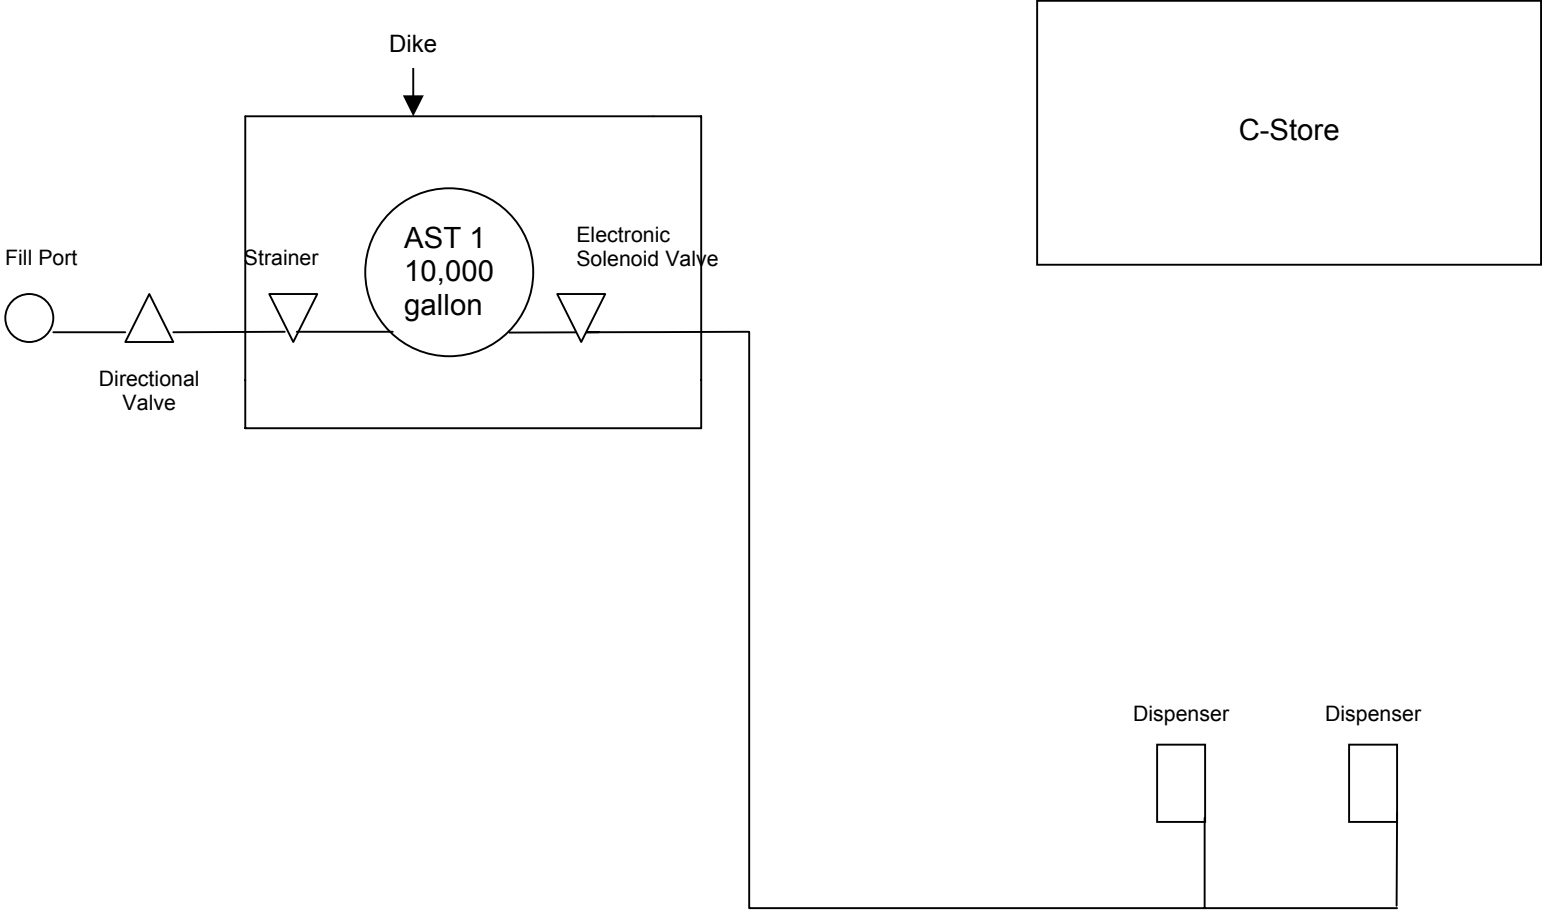

SAMPLE DIAGRAM

Elm Street

Key: 1/2" = 5 feet