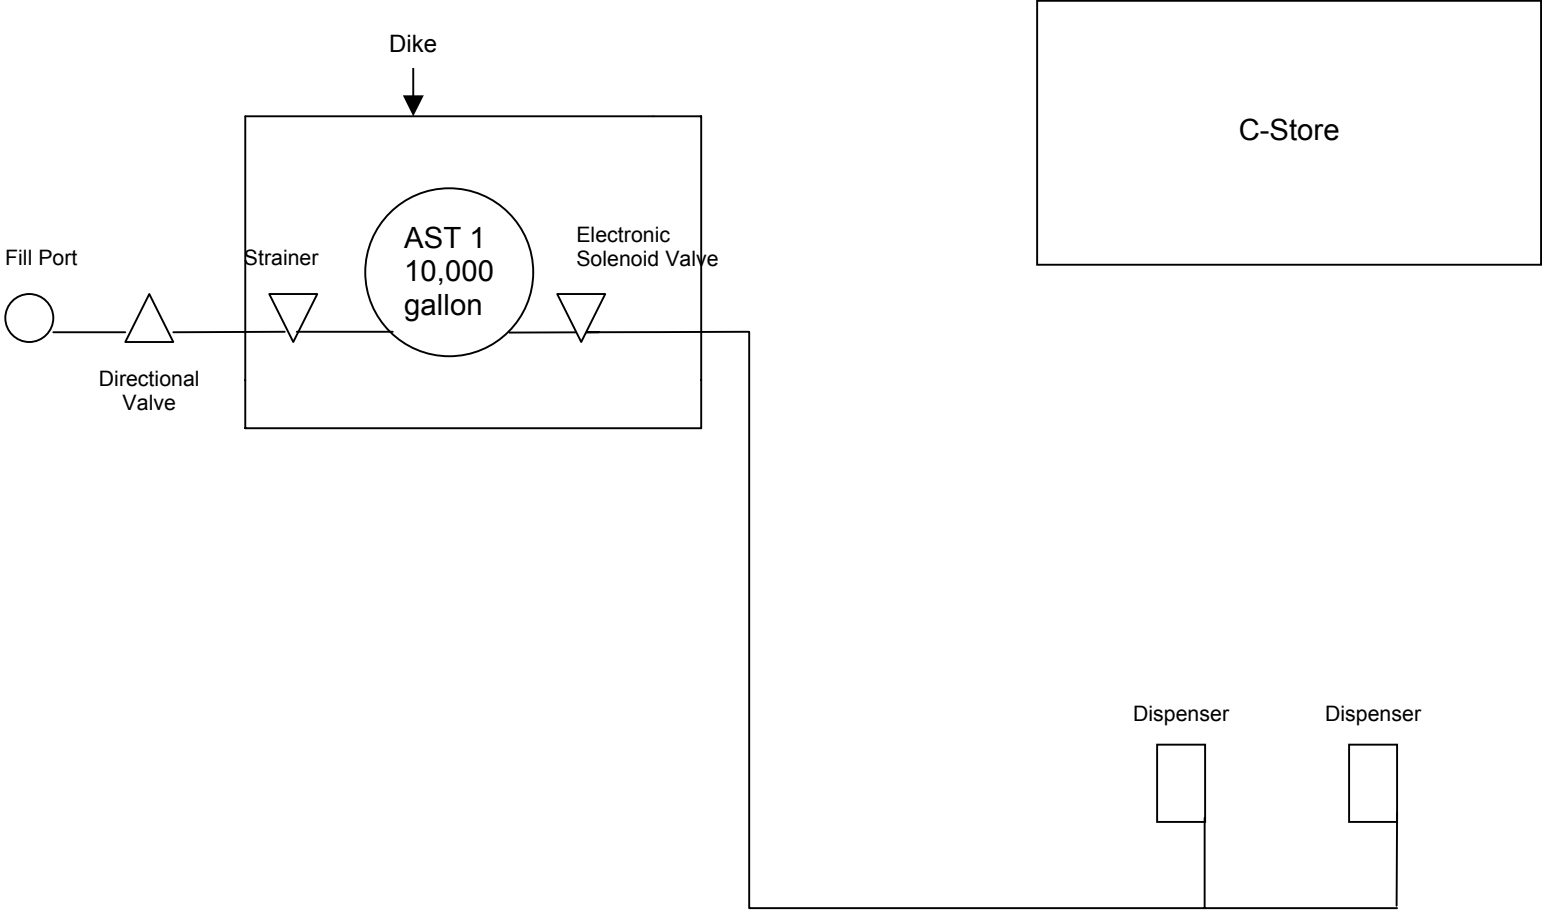

**SAMPLE DIAGRAM**

Elm Street

Key: 1/2" = 5 feet