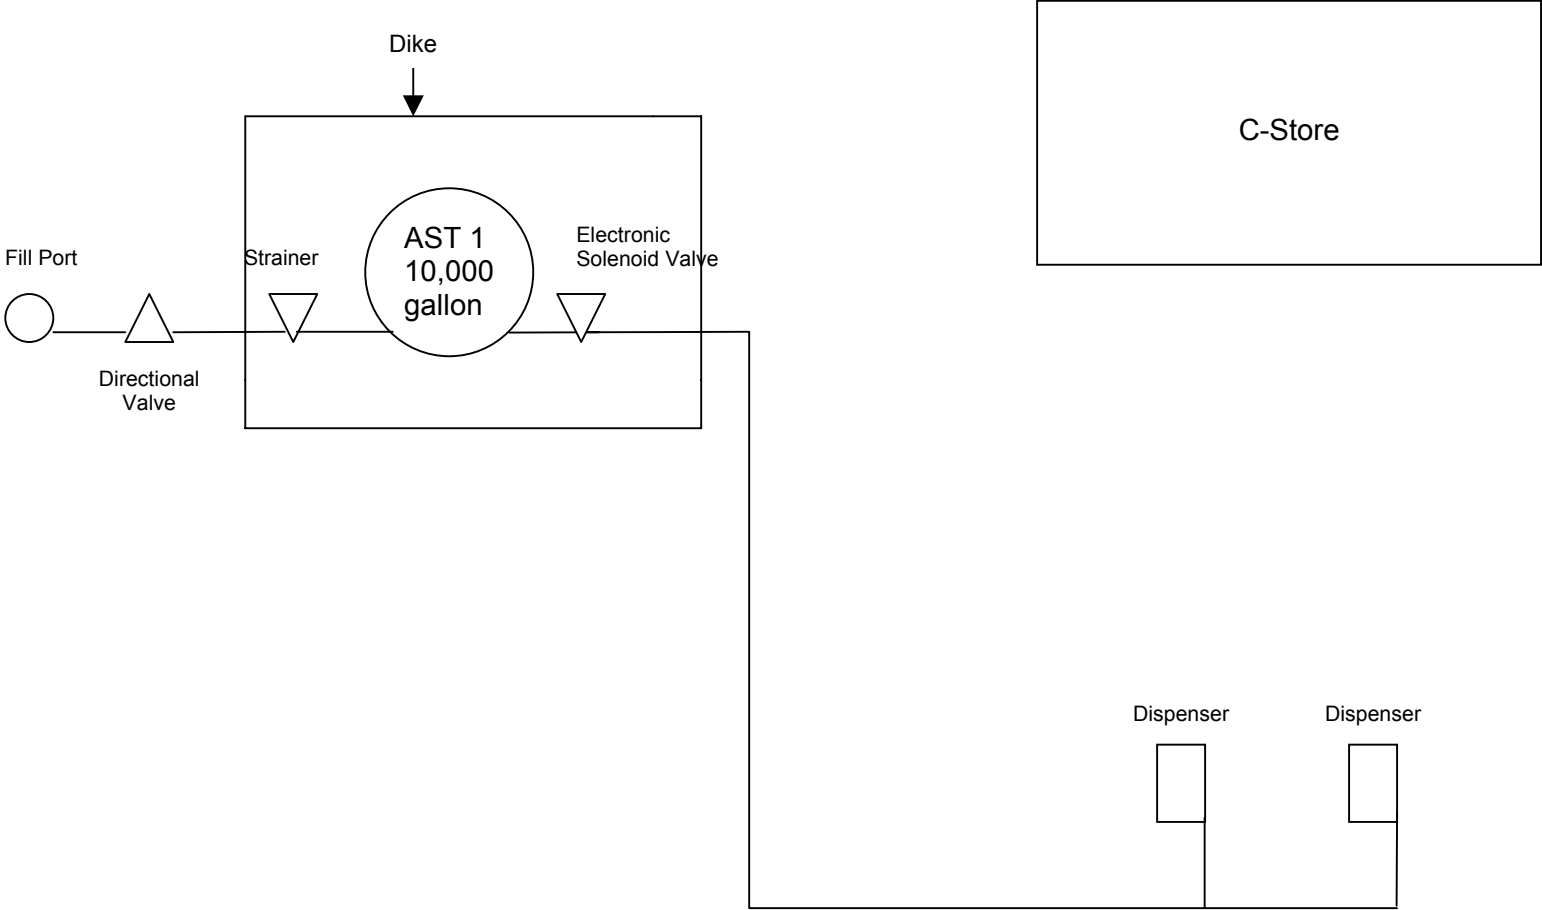

SAMPLE DIAGRAM

Elm Street

Key: 1/2" = 5 feet