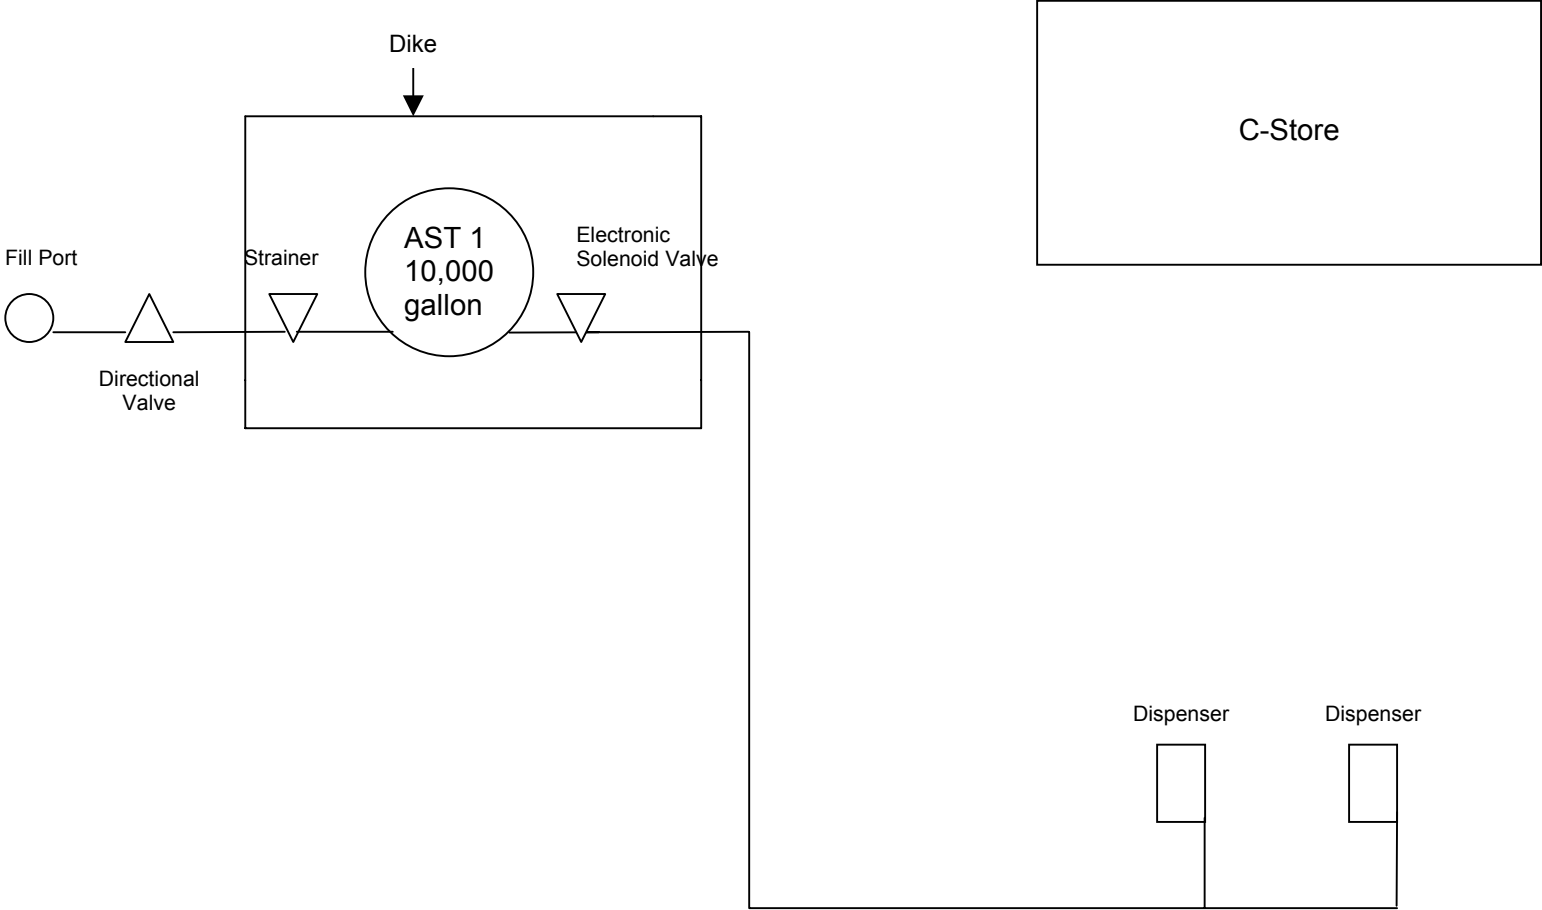

SAMPLE DIAGRAM

Elm Street

Key: 1/2" = 5 feet